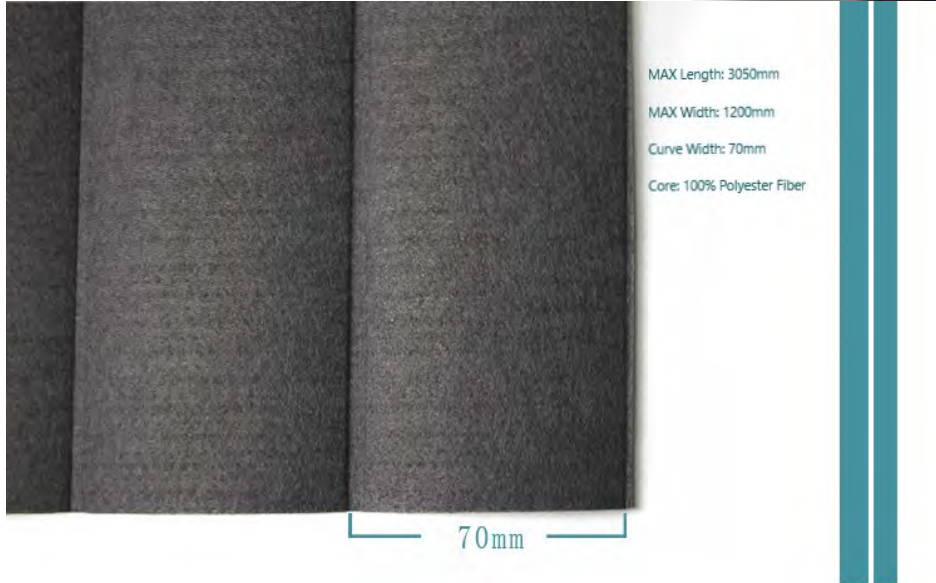

eKÖR
seamless
design
Panels

Style, simplicity, and sound results...it doesn't have to be complicated to be effective. Catch the wave!