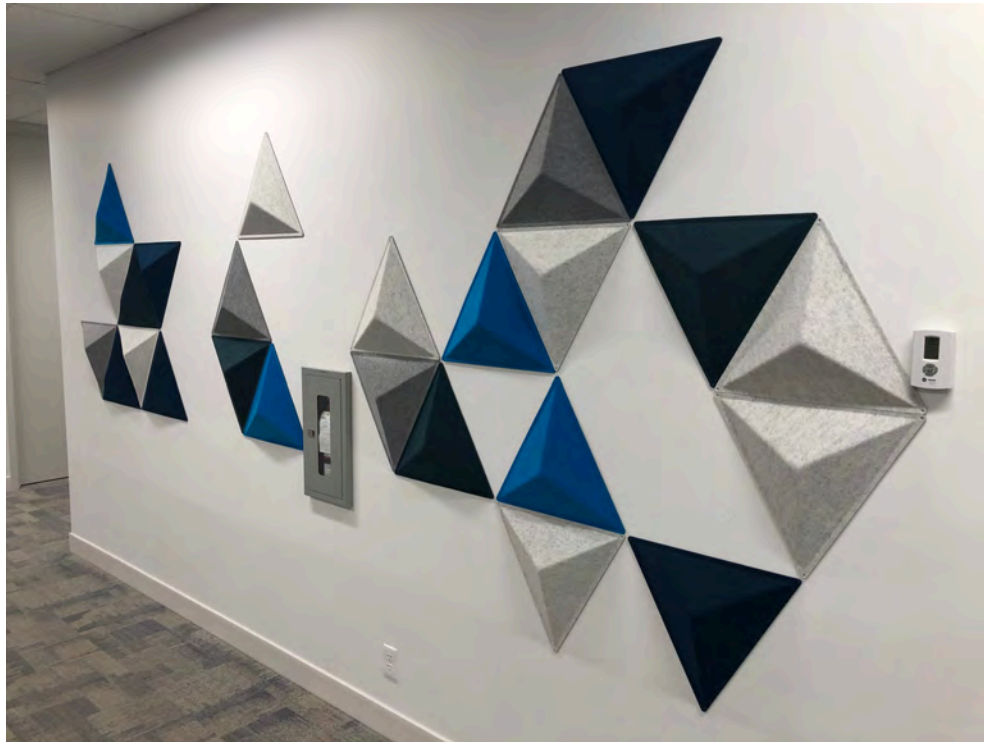

eKÖR for Healthy Learning Spaces

The long and short term impact of healthy acoustic design on learning and performance is becoming more and more evident and increasingly is a required element for consideration.

Acoustic solutions no longer need to be boring, hidden behind walls or cost prohibitive.