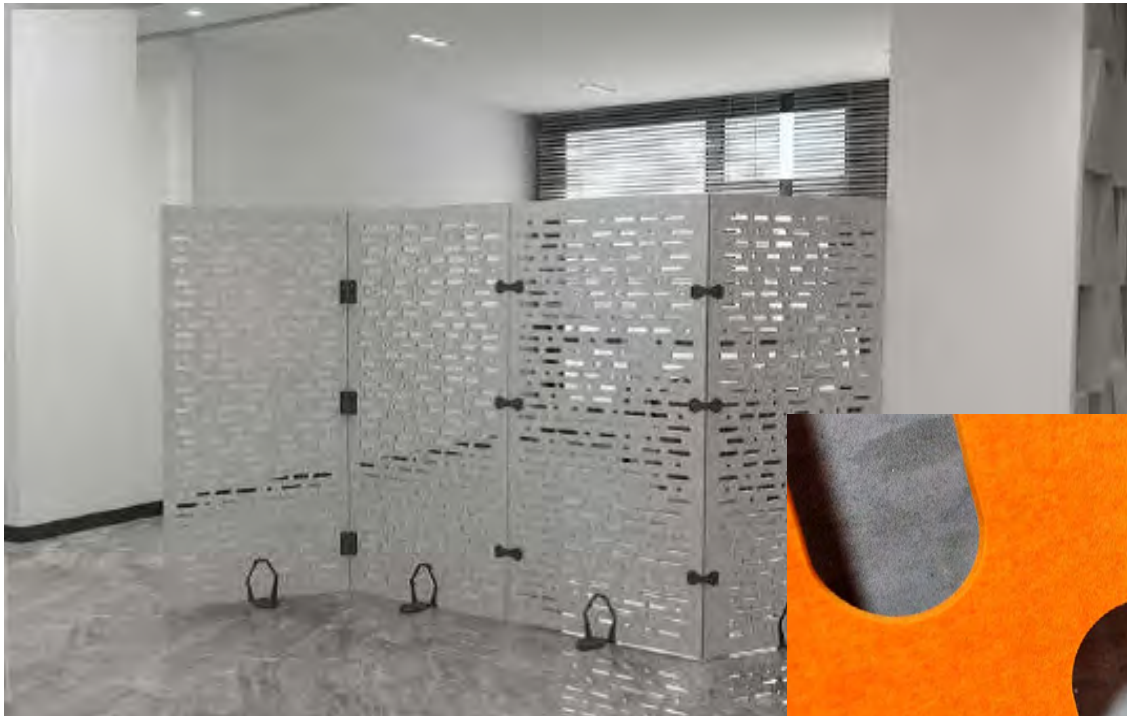

### Color Chart

BZ-12	BZ-43	BZ-36
BZ-30	BZ-51	BZ-37
BZ-11	BZ-46	BZ-01
BZ-07	BZ-13	BZ-19

*Note: images may not be exact representation of the color palette. Please request a sample for use in your color selections.*

eKÖR  
Basics

**WALLWORKS**

*These "basic" panels can be used freestanding, fastened to a wall, applied over glass or hung on track. Simple, fast, colorful and effective.*

*Create the illusion of structural wood ... Adding acoustic performance and versatility in design features. Light clever solutions*