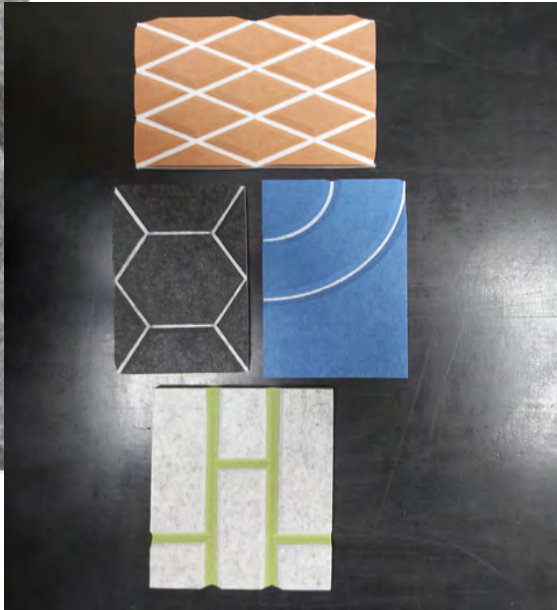

*Note: images may not be exact representation of the color palette. Please request a sample for use in your color selections.*

eKÖR  
24 mm Panels

2440\*1220\* mm  
Density: 2300g/sqm

*Note: images may not be exact representation of the color palette. Please request a sample for use in your color selections.*

eKÖR  
V-sculpted Panels

Recommended size: 1200\*600\*12mm

Max size: 2400\*1200\*12mm

*Note: images may not be exact representation of the color palette. Please request a sample for use in your color selections.*