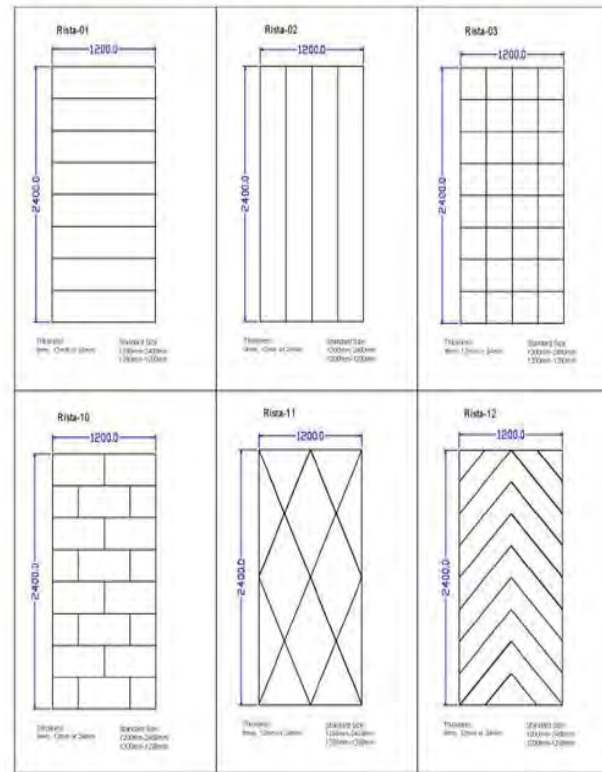

*Note: images may not be exact representation of the color palette. Please request a sample for use in your color selections.*

eKÖR  
24 mm Panels

2440\*1220\* mm  
Density: 2300g/sqm

*Note: images may not be exact representation of the color palette. Please request a sample for use in your color selections.*

eKÖR  
V-sculpted Panels

Recommended size: 1200\*600\*12mm

Max size: 2400\*1200\*12mm

*Note: images may not be exact representation of the color palette. Please request a sample for use in your color selections.*

Recommended size: 1200\*600\*12mm

Max size: 2400\*1200\*12mm

*... screens and partions help to improve user privacy and layout of open offices while retaining free flowing workspaces and reducing unwanted background noise*