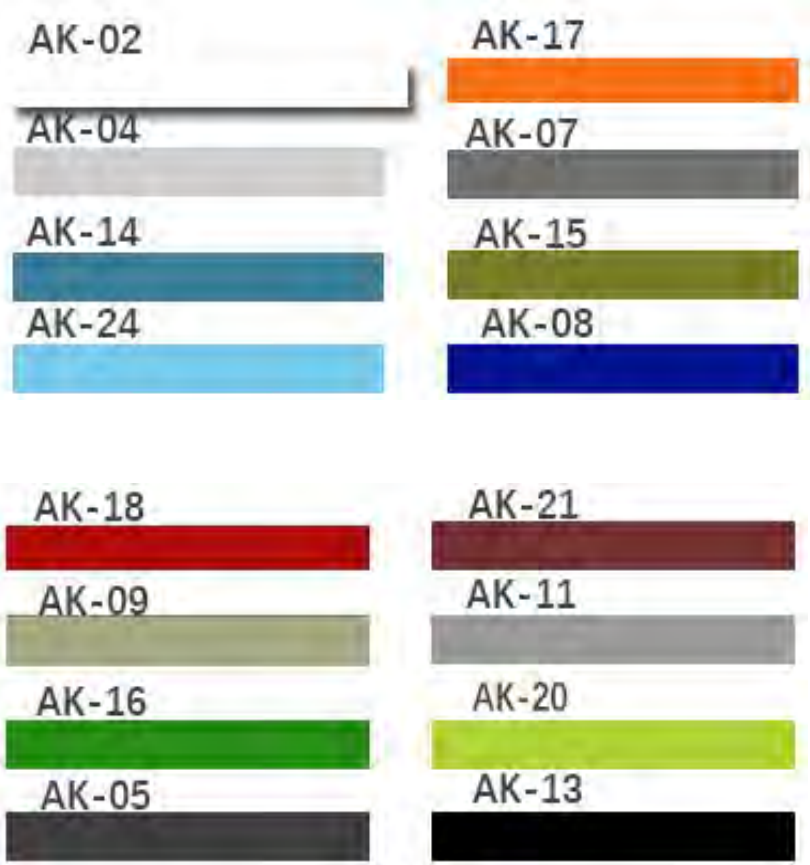

eKÖR
V-sculpted Panels

Recommended size: 1200*600*12mm

Max size: 2400*1200*12mm

Note: images may not be exact representation of the color palette. Please request a sample for use in your color selections.