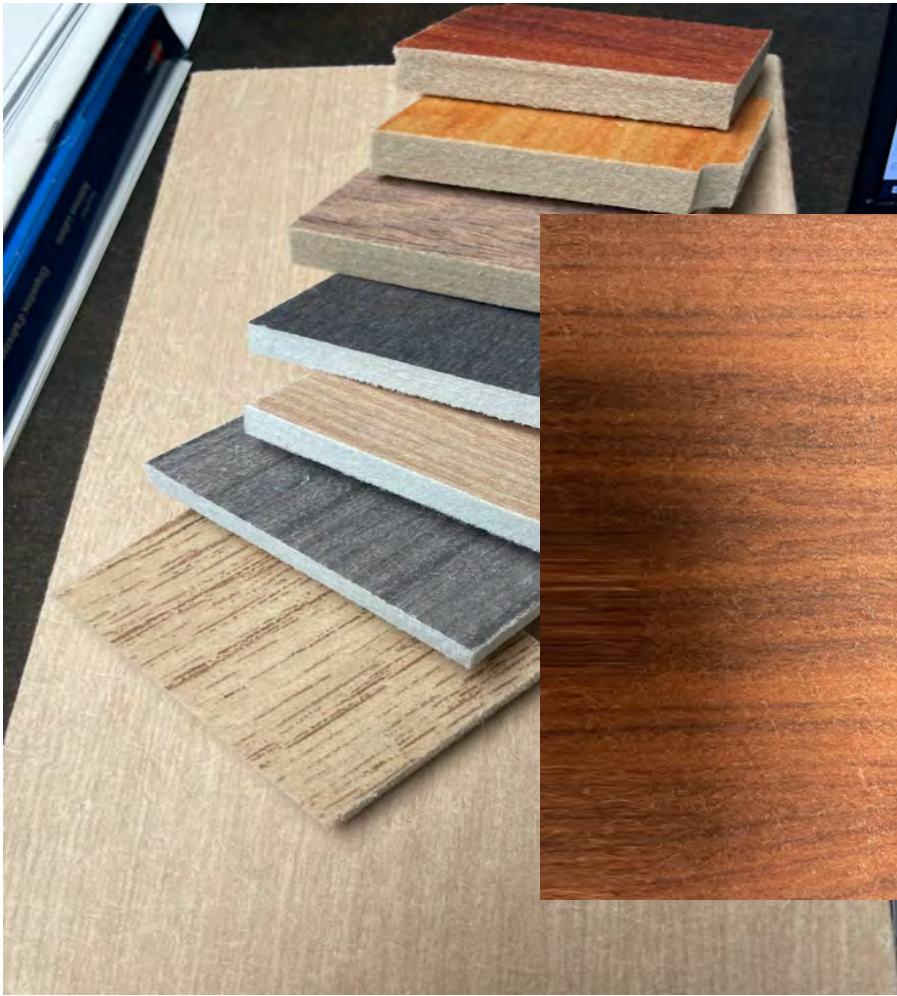

### Color Chart

BZ-12	BZ-43	BZ-36
BZ-30	BZ-51	BZ-37
BZ-11	BZ-46	BZ-01
BZ-07	BZ-13	BZ-19

*Note: images may not be exact representation of the color palette. Please request a sample for use in your color selections.*

eKÖR  
Basics

**WALLWORKS**

*These "basic" panels can be used freestanding, fastened to a wall, applied over glass or hung on track. Simple, fast, colorful and effective.*

*Create the illusion of structural wood ... Adding acoustic performance and versatility in design features. Light clever solutions*