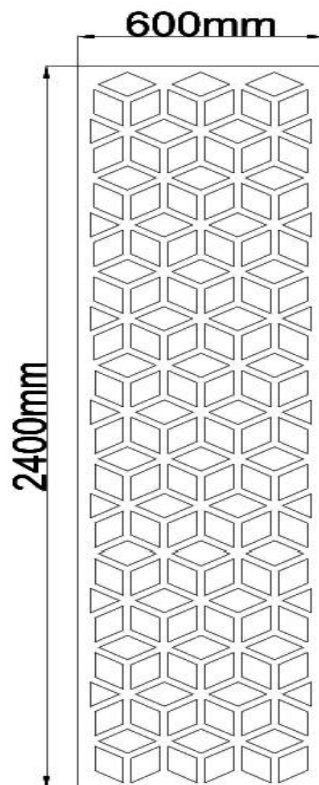

*Note: images may not be exact representation of the color palette. Please request a sample for use in your color selections.*

eKÖR  
24 mm Panels

2440\*1220\* mm  
Density: 2300g/sqm

*Note: images may not be exact representation of the color palette. Please request a sample for use in your color selections.*

eKÖR  
V-sculpted Panels

Recommended size: 1200\*600\*12mm

Max size: 2400\*1200\*12mm

*Note: images may not be exact representation of the color palette. Please request a sample for use in your color selections.*

Recommended size: 1200\*600\*12mm

Max size: 2400\*1200\*12mm

*... screens and partions help to improve user privacy and layout of open offices while retaining free flowing workspaces and reducing unwanted background noise*

2400\*1200\*9mm