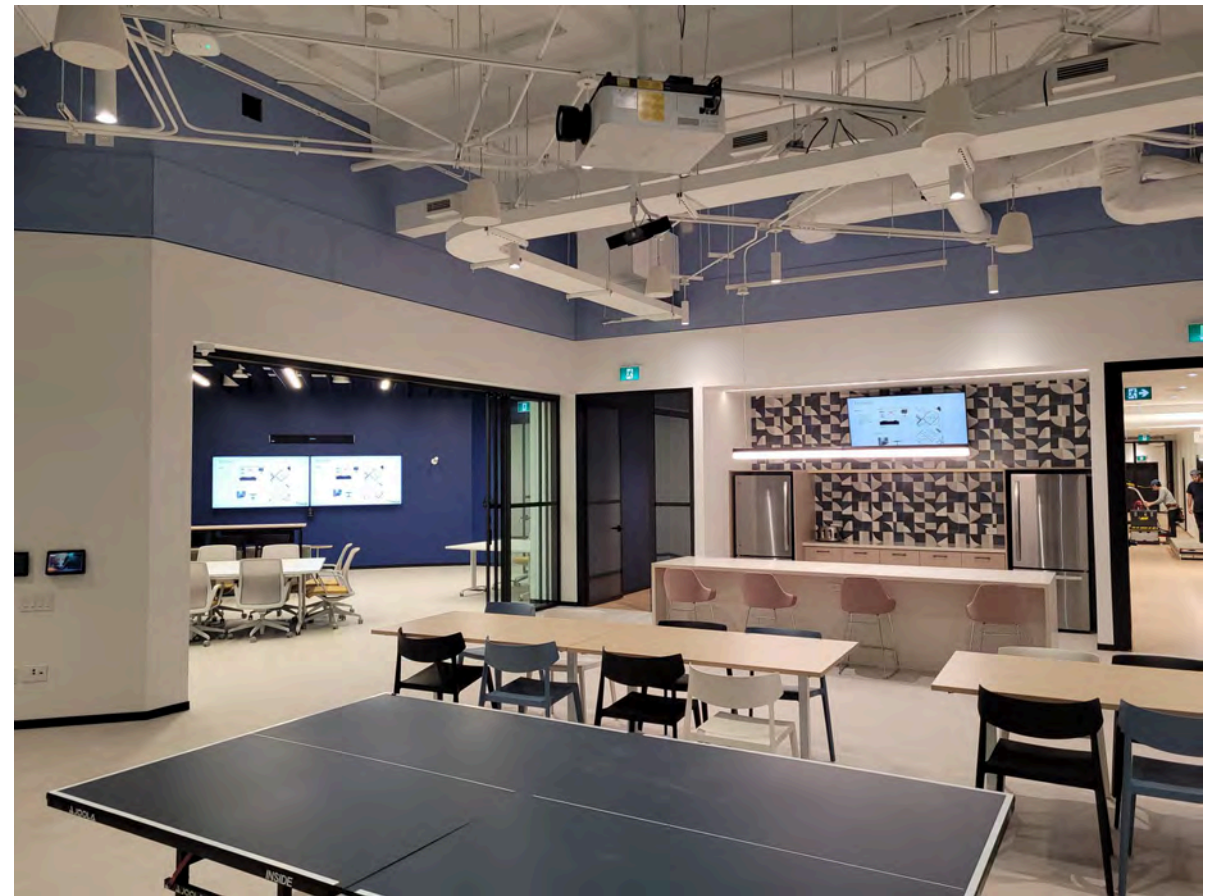

eKÖR for Healthy Learning Spaces

The long and short term impact of healthy acoustic design on learning and performance is becoming more and more evident and increasingly is a required element for consideration.

Acoustic solutions no longer need to be boring, hidden behind walls or cost prohibitive.