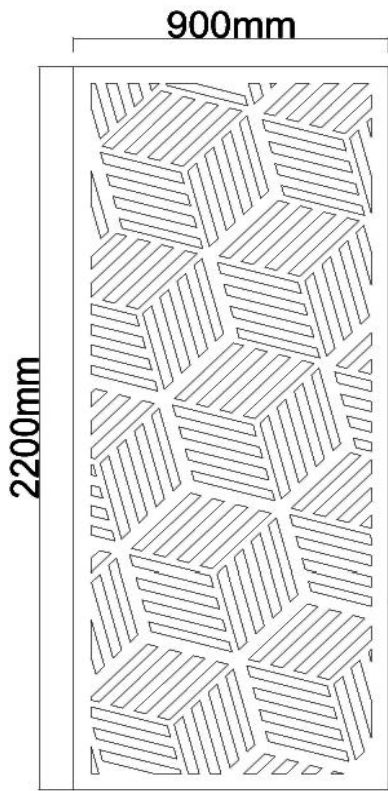

*Note: images may not be exact representation of the color palette. Please request a sample for use in your color selections.*

eKÖR  
24 mm Panels

2440\*1220\* mm  
Density: 2300g/sqm

*Note: images may not be exact representation of the color palette. Please request a sample for use in your color selections.*

eKÖR  
V-sculpted Panels

Recommended size: 1200\*600\*12mm

Max size: 2400\*1200\*12mm

*Note: images may not be exact representation of the color palette. Please request a sample for use in your color selections.*

Recommended size: 1200\*600\*12mm

Max size: 2400\*1200\*12mm

*... screens and partions help to improve user privacy and layout of open offices while retaining free flowing workspaces and reducing unwanted background noise*

2400\*1200\*9mm