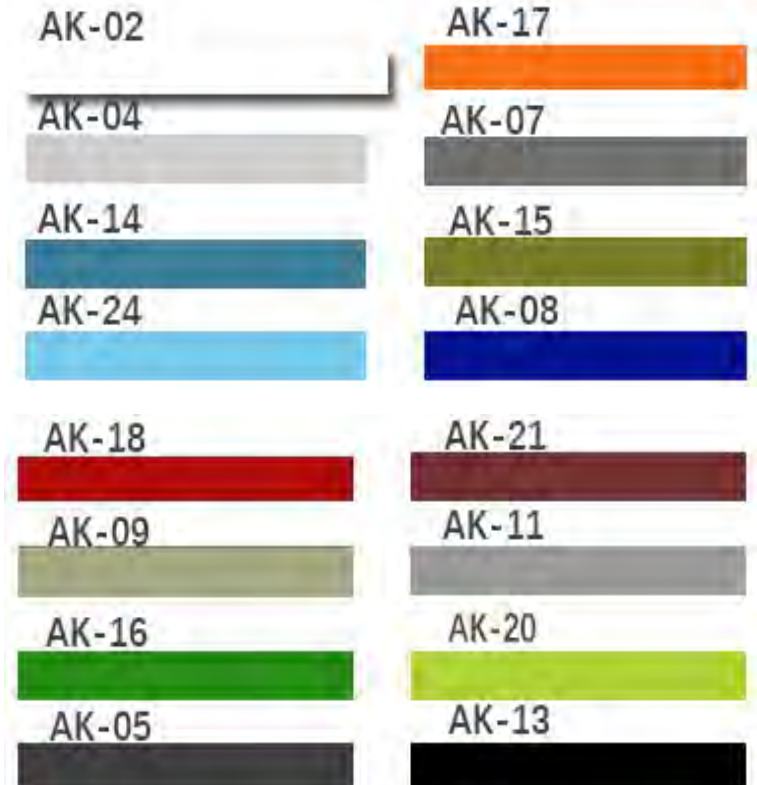

eKÖR  
V-sculpted Panels

Recommended size: 1200\*600\*12mm

Max size: 2400\*1200\*12mm

*Note: images may not be exact representation of the color palette. Please request a sample for use in your color selections.*

*Note: images may not be exact representation of the color palette. Please request a sample for use in your color selections.*