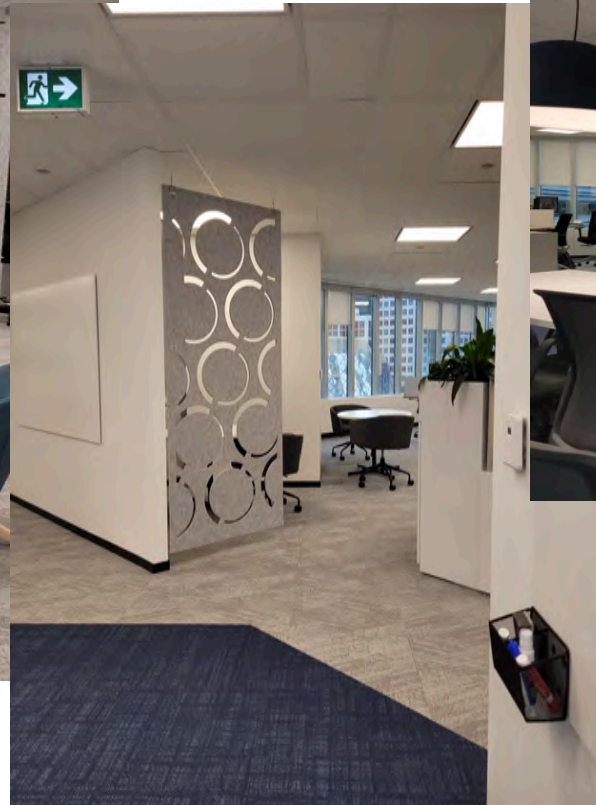

A sense of privacy can be created by integrating eKÖR partition screens and panels... customized to your specification, color and design... redefine your space.