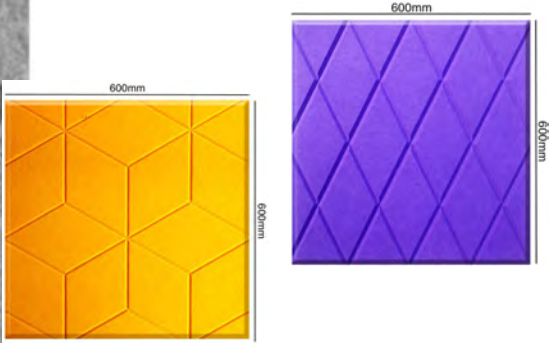

*Note: images may not be exact representation of the color palette. Please request a sample for use in your color selections.*

eKÖR  
24 mm Panels

2440\*1220\* mm  
Density: 2300g/sqm

*Note: images may not be exact representation of the color palette. Please request a sample for use in your color selections.*

eKÖR  
V-sculpted Panels

Recommended size: 1200\*600\*12mm

Max size: 2400\*1200\*12mm

*Note: images may not be exact representation of the color palette. Please request a sample for use in your color selections.*