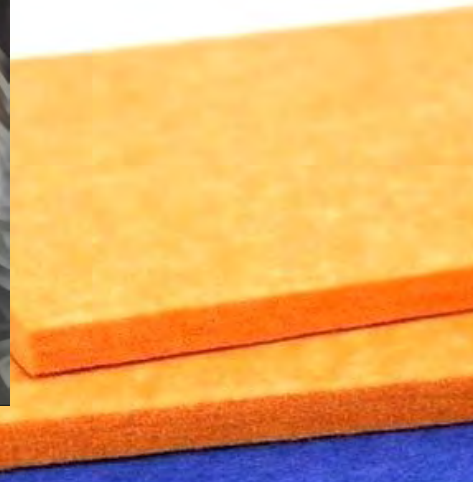

Printed panels let you think outside of the box...

Using advanced print technology it is possible to replicate any picture selected for themed wall surfacing... Below it has also been used to create a dream or to feature an office icon.