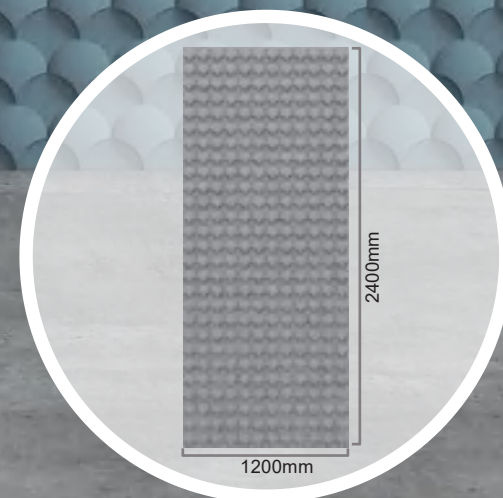

DENSITY	1.9kg/sqm
----------------	-----------

4D MYSIG SERIES

CODE CH-213Y

NAME Blade

SIZE mm 1200*2400

THICKNESS mm 8

DENSITY 1.9kg/sqm

4D MYSIG SERIES

CODE	CH-214Y
NAME	Fonzie
SIZEmm	1200*2400
THICKNESS mm	8
DENSITY	1.9kg/sqm

4D MYSIG SERIES

38mm

NAME	L Curve
CODE	CH-05P
SIZE mm	820*2400
THICKNESS mm	38

18mm 30mm 4mm

NAME	S Curve
CODE	CH-06Y
SIZE mm	1058*2800
THICKNESSmm	18

4D KÖZE SERIES

Colorful | Skin-friendly | Spaciousness

NEW TECHNOLOGY

NEW DESIGNS

NAME	Tagline
CODE	CH-23Y
SIZE mm	1058*2800
THICKNESS mm	25

4D KÖZE SERIES

Colorful | Skin-friendly | Spaciousness

4D KōZE SERIES

Colorful | Skin-friendly | Spaciousness

11mm

67mm

CODE	CH-04Y
NAME	Flat Wave
SIZE mm	1200*2800
THICKNESS mm	11
DENSITY	1.9kg/sqm

WHOLE WALL
SEAMLESS DESIGN

CODE	CH-21Y
NAME	Flowden
SIZE mm	1150*2800
THICKNESS mm	18
DENSITY	1.9kg/sqm