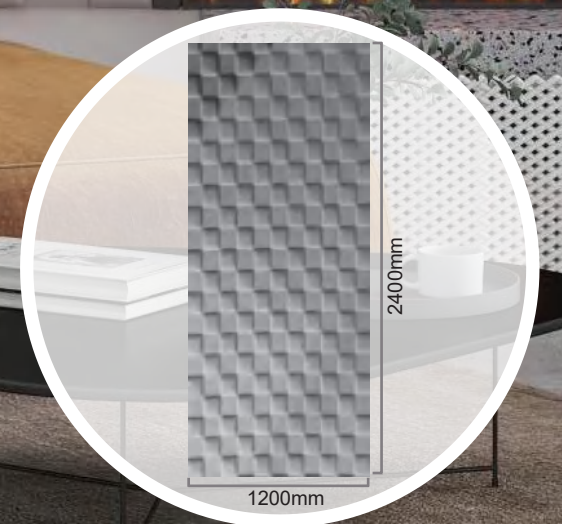

4D MYSIG SERIES

CODE	CH-214Y
NAME	Fonzie
SIZEmm	1200*2400
THICKNESS mm	8
DENSITY	1.9kg/sqm