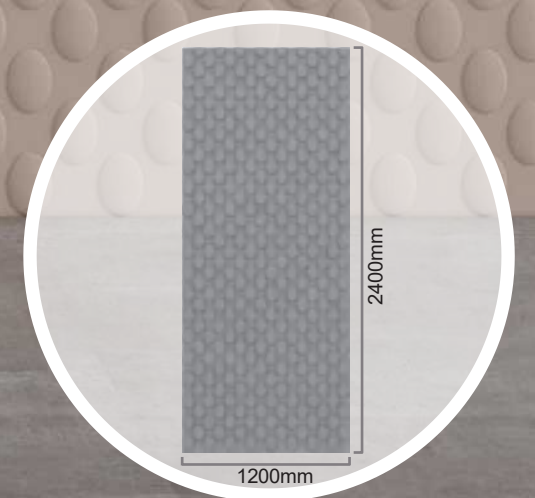

THICKNESSmm 8

DENSITY 1.9kg/sqm

4D MYSIG SERIES

CODE	CH-122Y
-------------	---------

NAME	Dome Circle
-------------	-------------

SIZEmm	1200*2400
---------------	-----------

THICKNESSmm	8
--------------------	---

DENSITY	1.9kg/sqm
----------------	-----------

4D MYSIG SERIES

CODE CH-213Y

NAME Blade

SIZE mm 1200*2400

THICKNESS mm 8

DENSITY 1.9kg/sqm

4D MYSIG SERIES

4D KÖZE SERIES

Colorful | Skin-friendly | Spaciousness

NEW TECHNOLOGY

NEW DESIGNS

NAME	Tagline
CODE	CH-23Y
SIZE mm	1058*2800
THICKNESS mm	25

4D KÖZE SERIES

Colorful | Skin-friendly | Spaciousness

4D KōZE SERIES

Colorful | Skin-friendly | Spaciousness

11mm

67mm

CODE	CH-04Y
NAME	Flat Wave
SIZE mm	1200*2800
THICKNESS mm	11
DENSITY	1.9kg/sqm

WHOLE WALL
SEAMLESS DESIGN

CODE	CH-21Y
NAME	Flowden
SIZE mm	1150*2800
THICKNESS mm	18
DENSITY	1.9kg/sqm