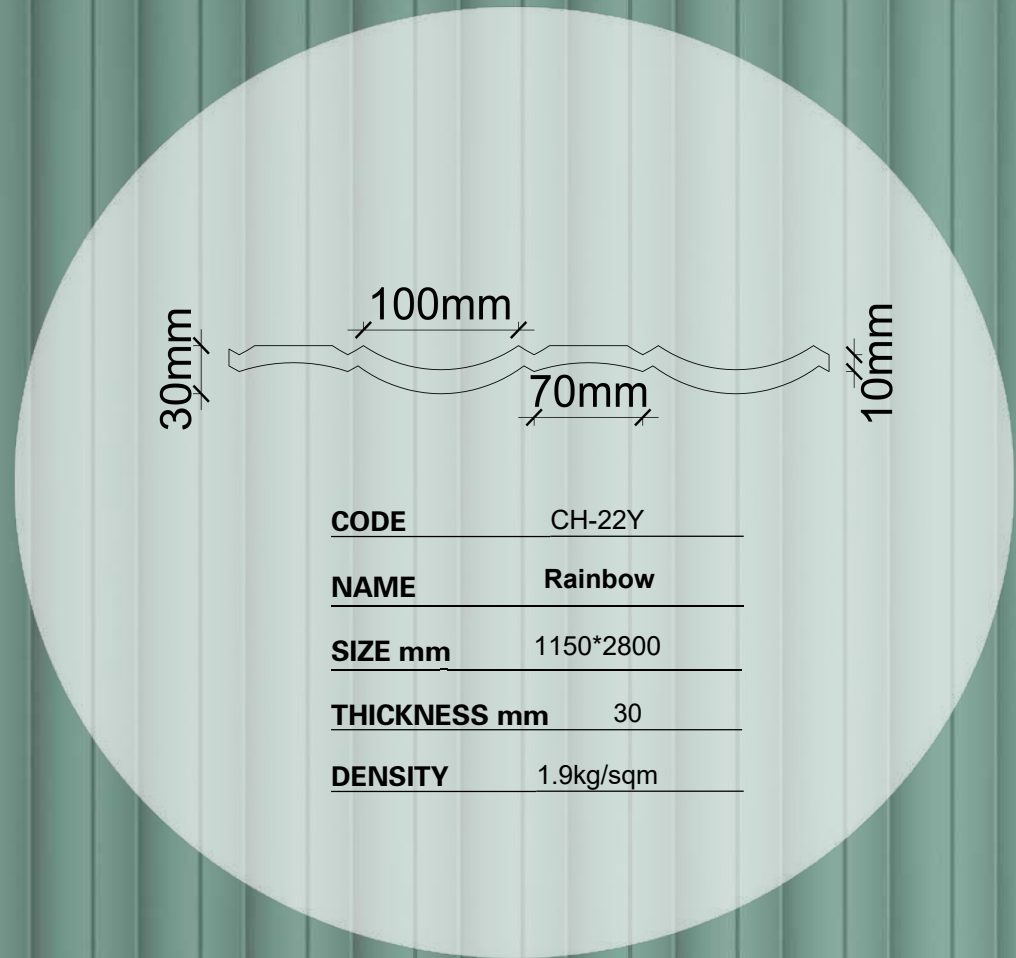

4D KÖZE SERIES

Colorful | Skin-friendly | Spaciousness