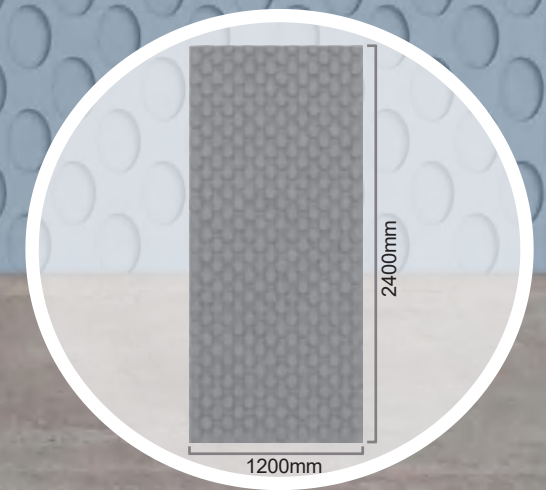

4D MYSIG SERIES

CODE CH-121Y

NAME Concave Circle

SIZEmm 1200*2400

THICKNESSmm 8

DENSITY 1.9kg/sqm